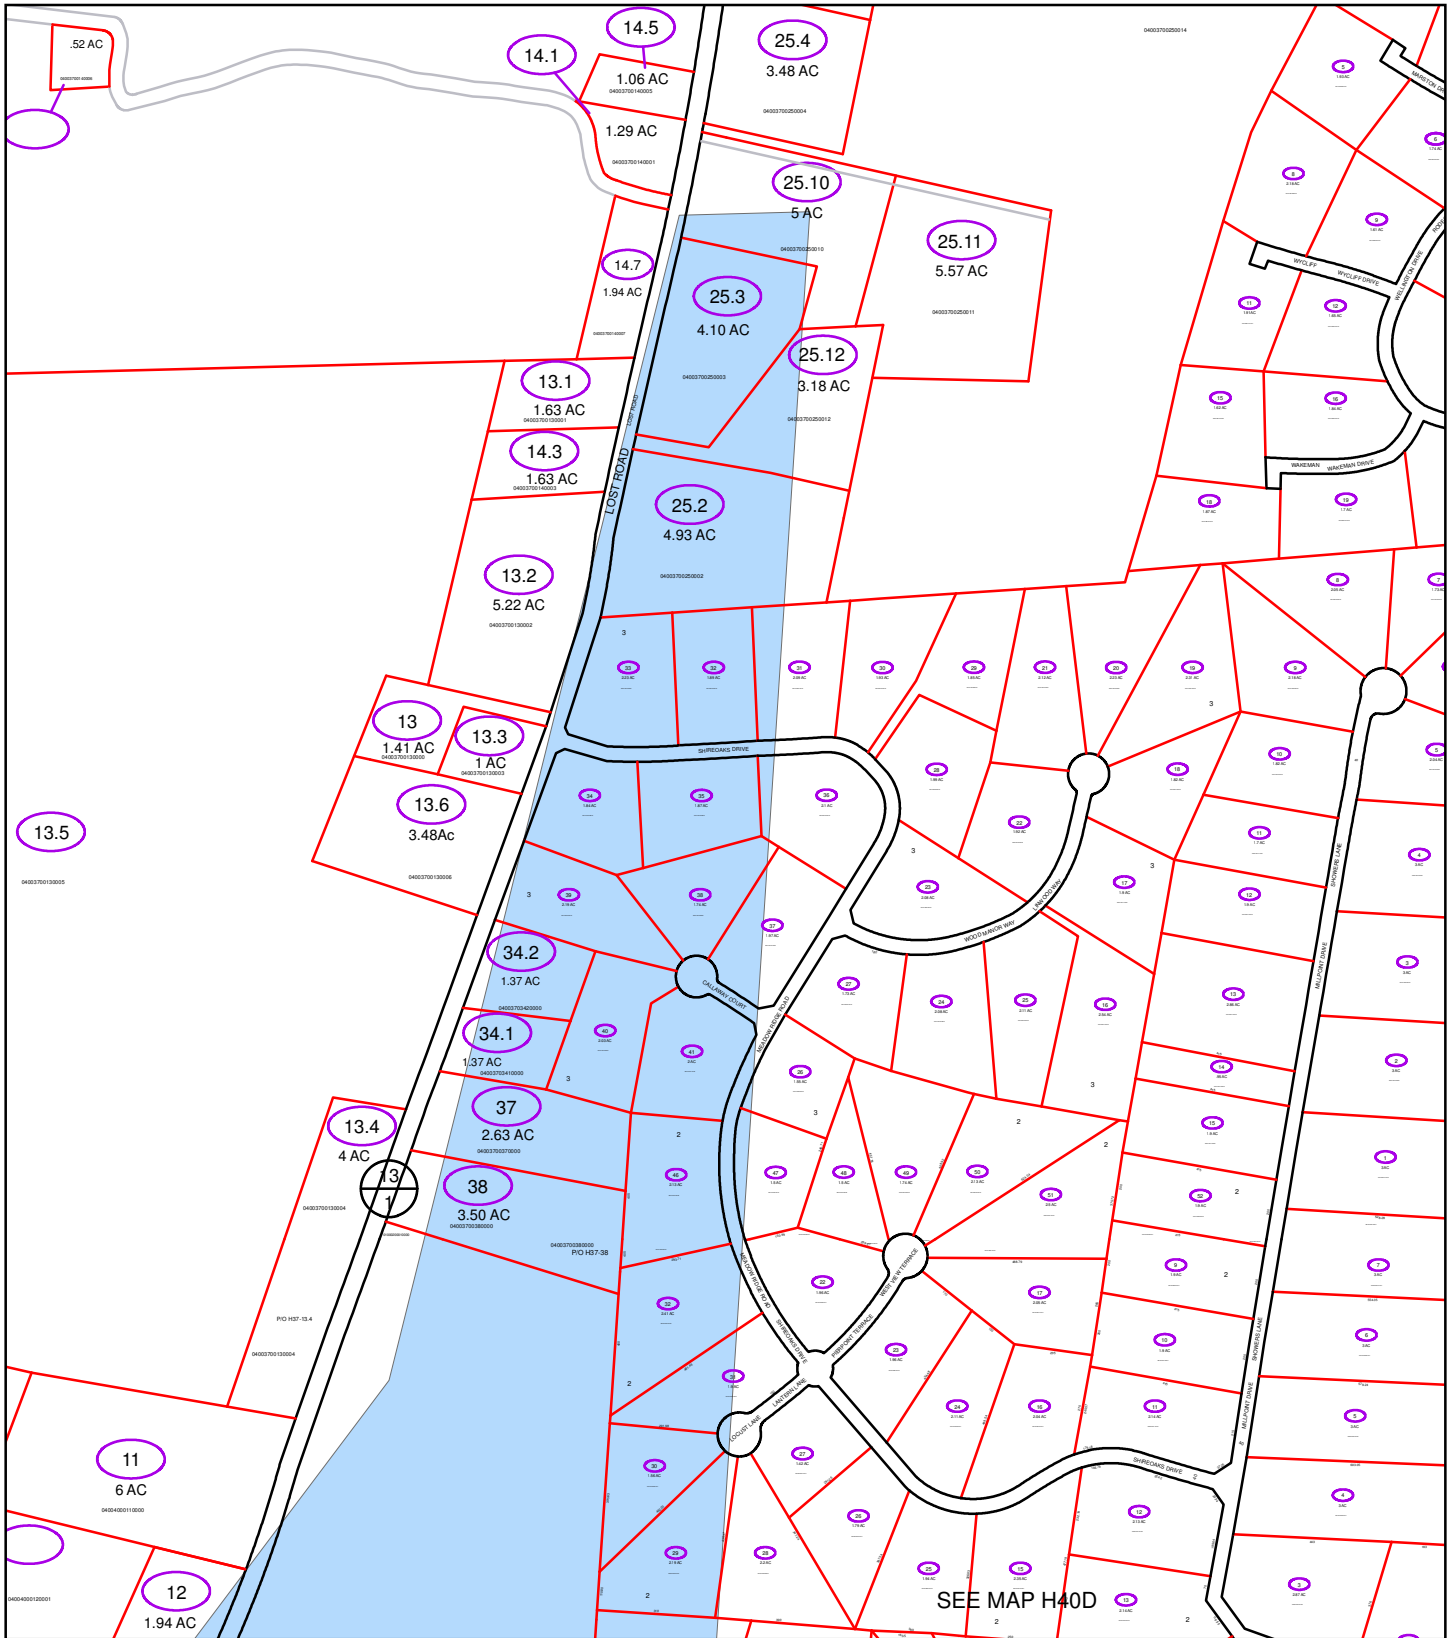

Tuscarora Community Zoning District (North)

SEE MAP H40D