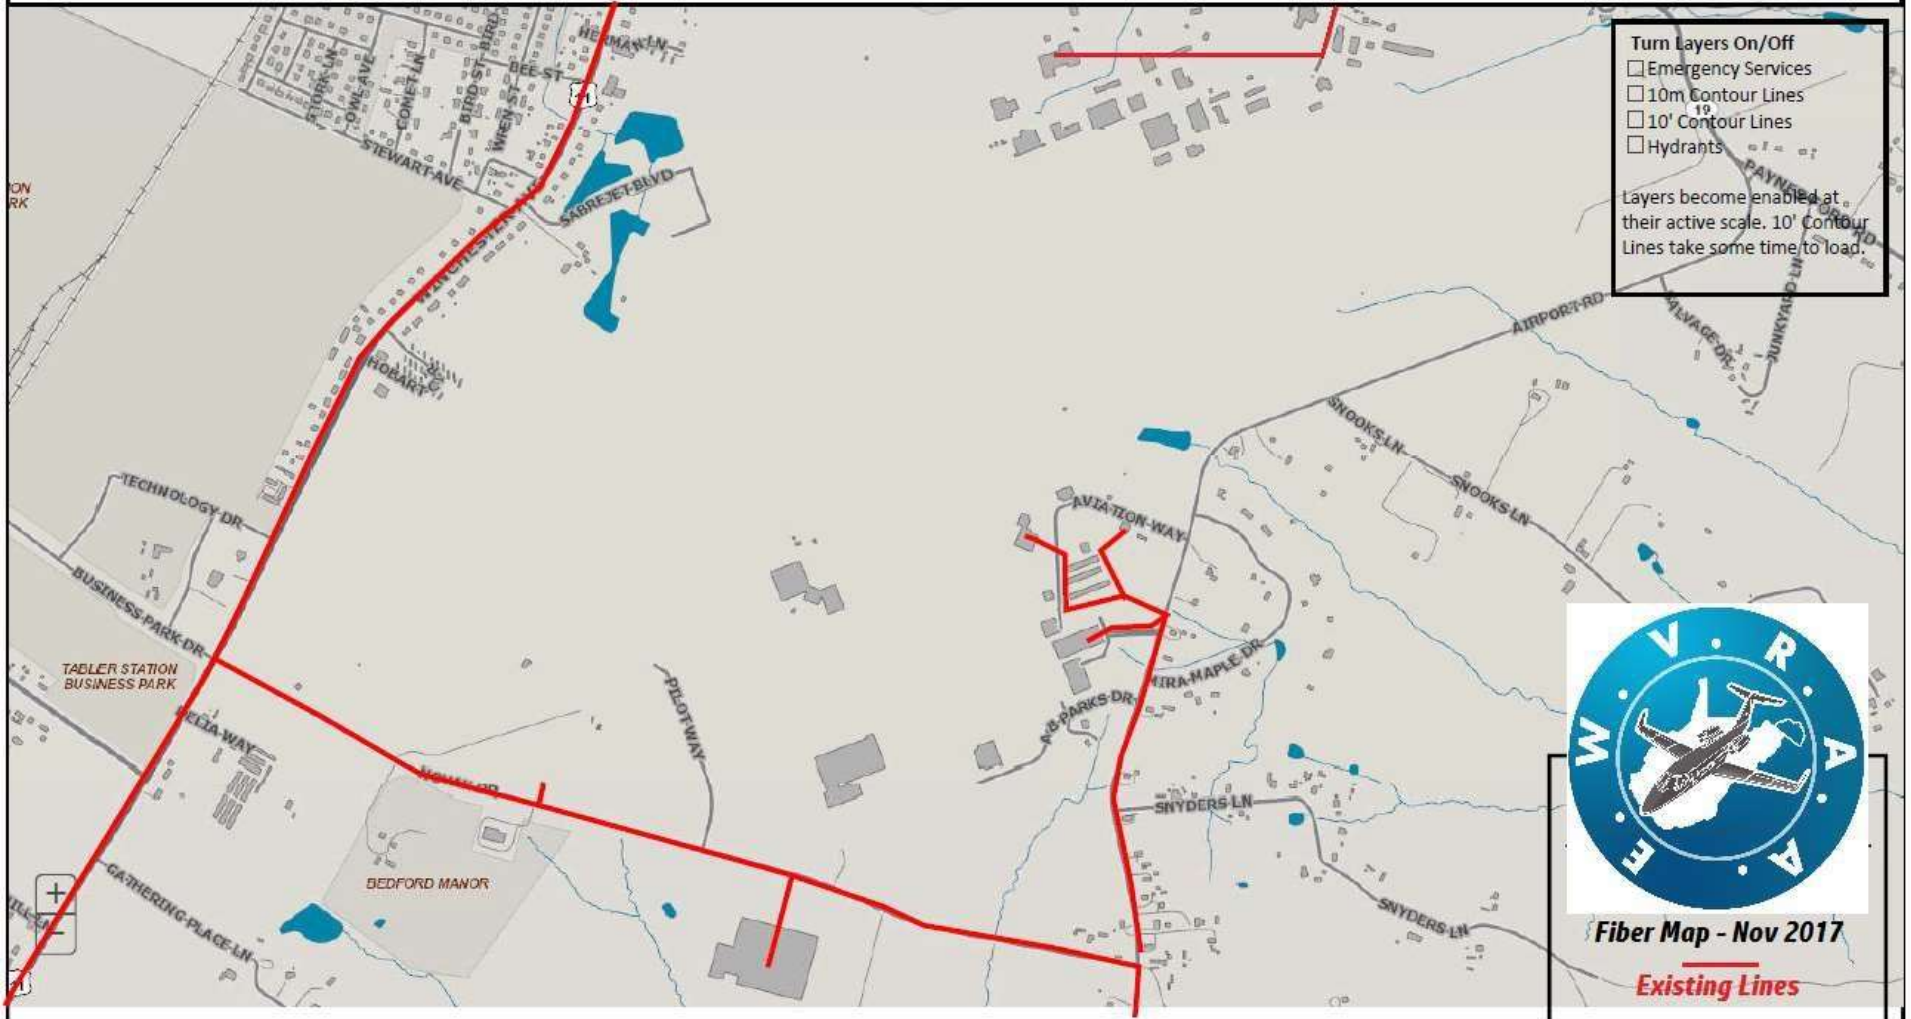

I want to.....

Berkeley County West Virginia

● Streets ○ 2007 Imagery ○ 2016 Imagery

Berkeley County Council
400 W. Stephen St. Ste. 201
Martinsburg, WV 25401

Turn Layers On/Off

- Emergency Services
- 10m Contour Lines
- 10' Contour Lines
- Hydrants

Layers become enabled at their active scale. 10' Contour Lines take some time to load.

Fiber Map - Nov 2017
Existing Lines

Martinsburg Hedgesville Inwood

Created by the Berkeley County Department of Information Technology - 304.267.5113